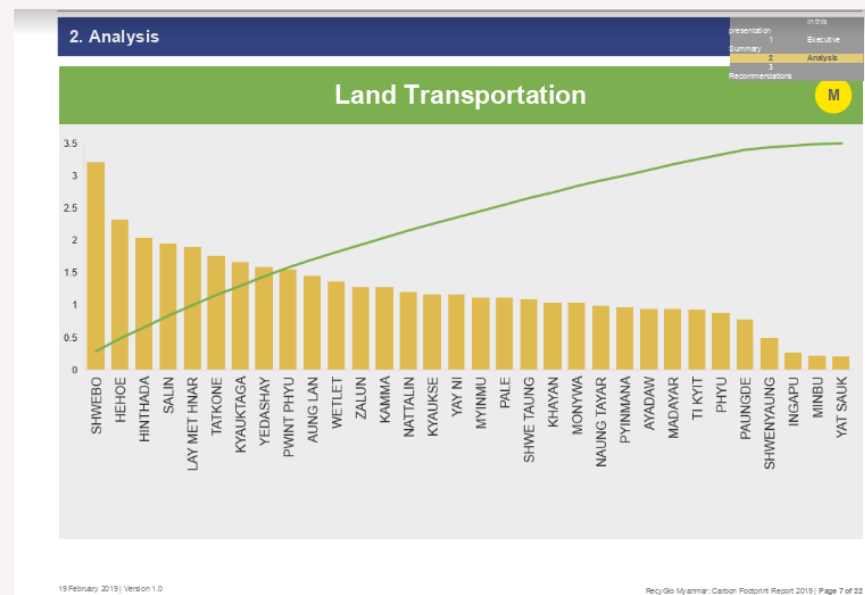

Carbon Footprint Reporting

Carbon Footprint Report Sample