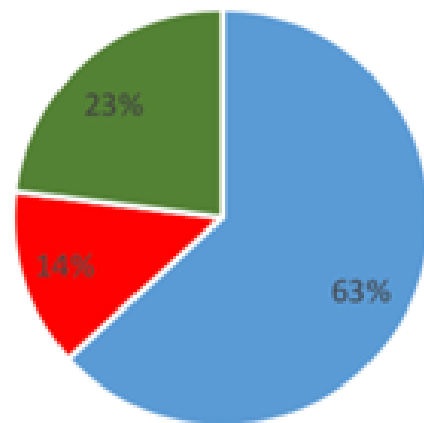

■ Paper ■ Plastics ■ Cans

Waste Composition (Percentage)
15.6.2018