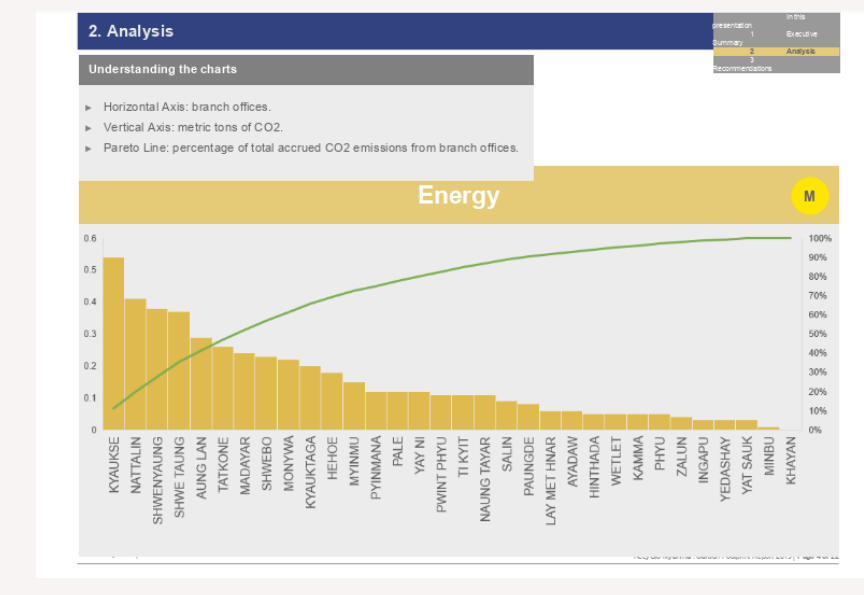

Carbon Footprint Reporting

Carbon Footprint Report Sample