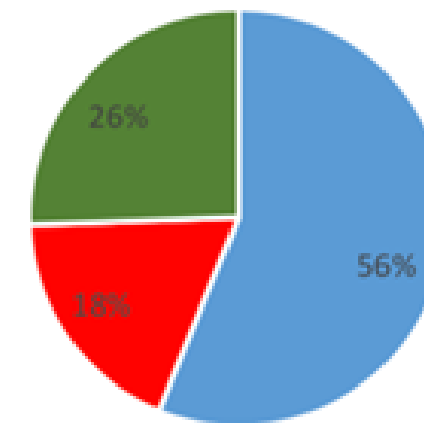

■ Paper ■ Plastics ■ Cans

Waste Composition (Percentage)
29.6.2018

■ Paper ■ Plastics ■ Cans