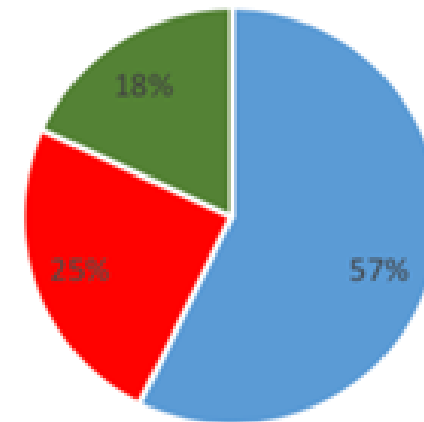

■ Paper ■ Plastics ■ Cans

Waste Composition (Percentage)
25.5.2018