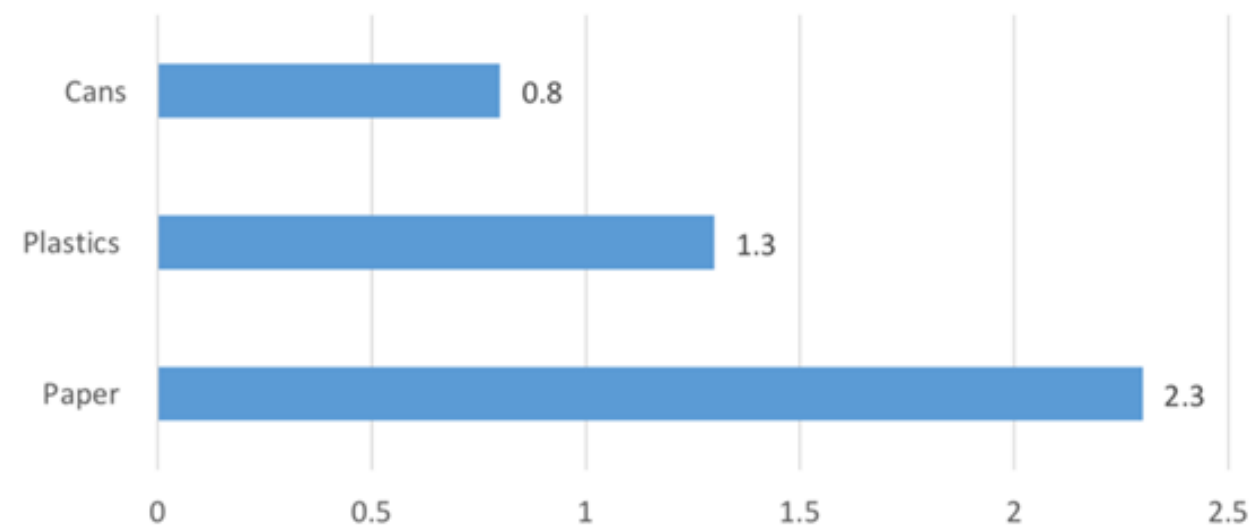

- Recyglyo started performing the waste audit since May, 2018 till YTD September, 2018. Silk Road produce more paper in general than plastics and cans total combined
- Silk Road recycle 4.4 KG of recyclable waste on 11th May 2018