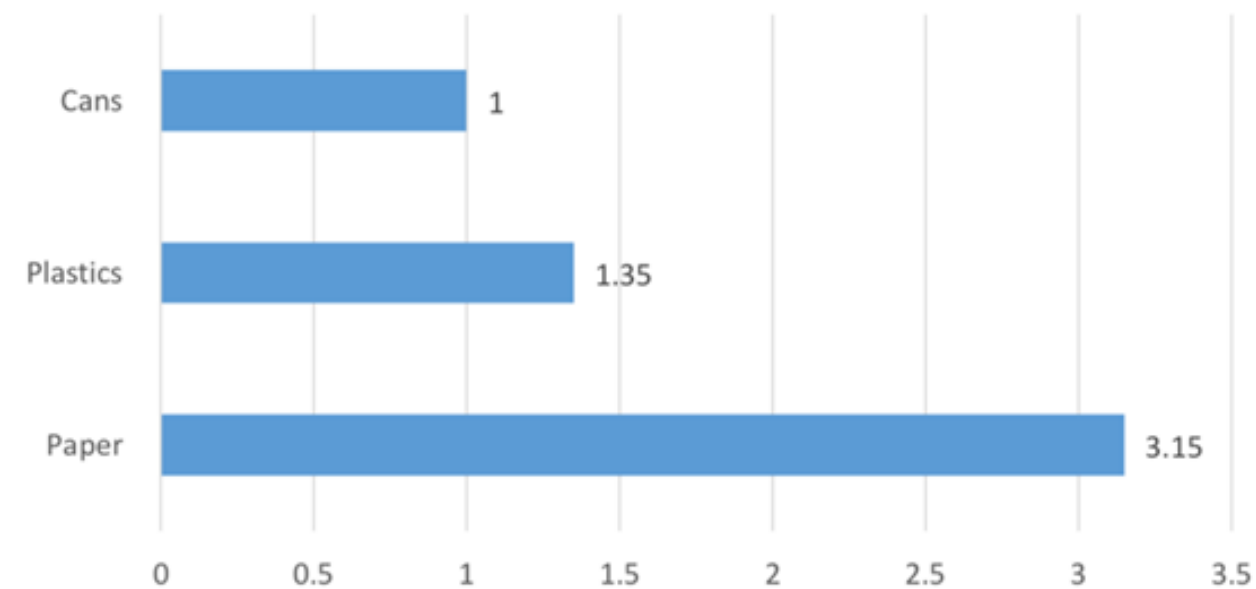

Weight (KG)
2nd Pick up (May, 2018)

- Silk Road recycle 9.9 KG in May, 2018 and it reach its peak of waste production and recycling in August, 2018 with 33.1 KG. The total recyclable waste production and recycling for five months period (First quarter and Second Quarter) is 84.1 KG
- Silk Road recycle 5.5 KG on 25th May, 2018 .