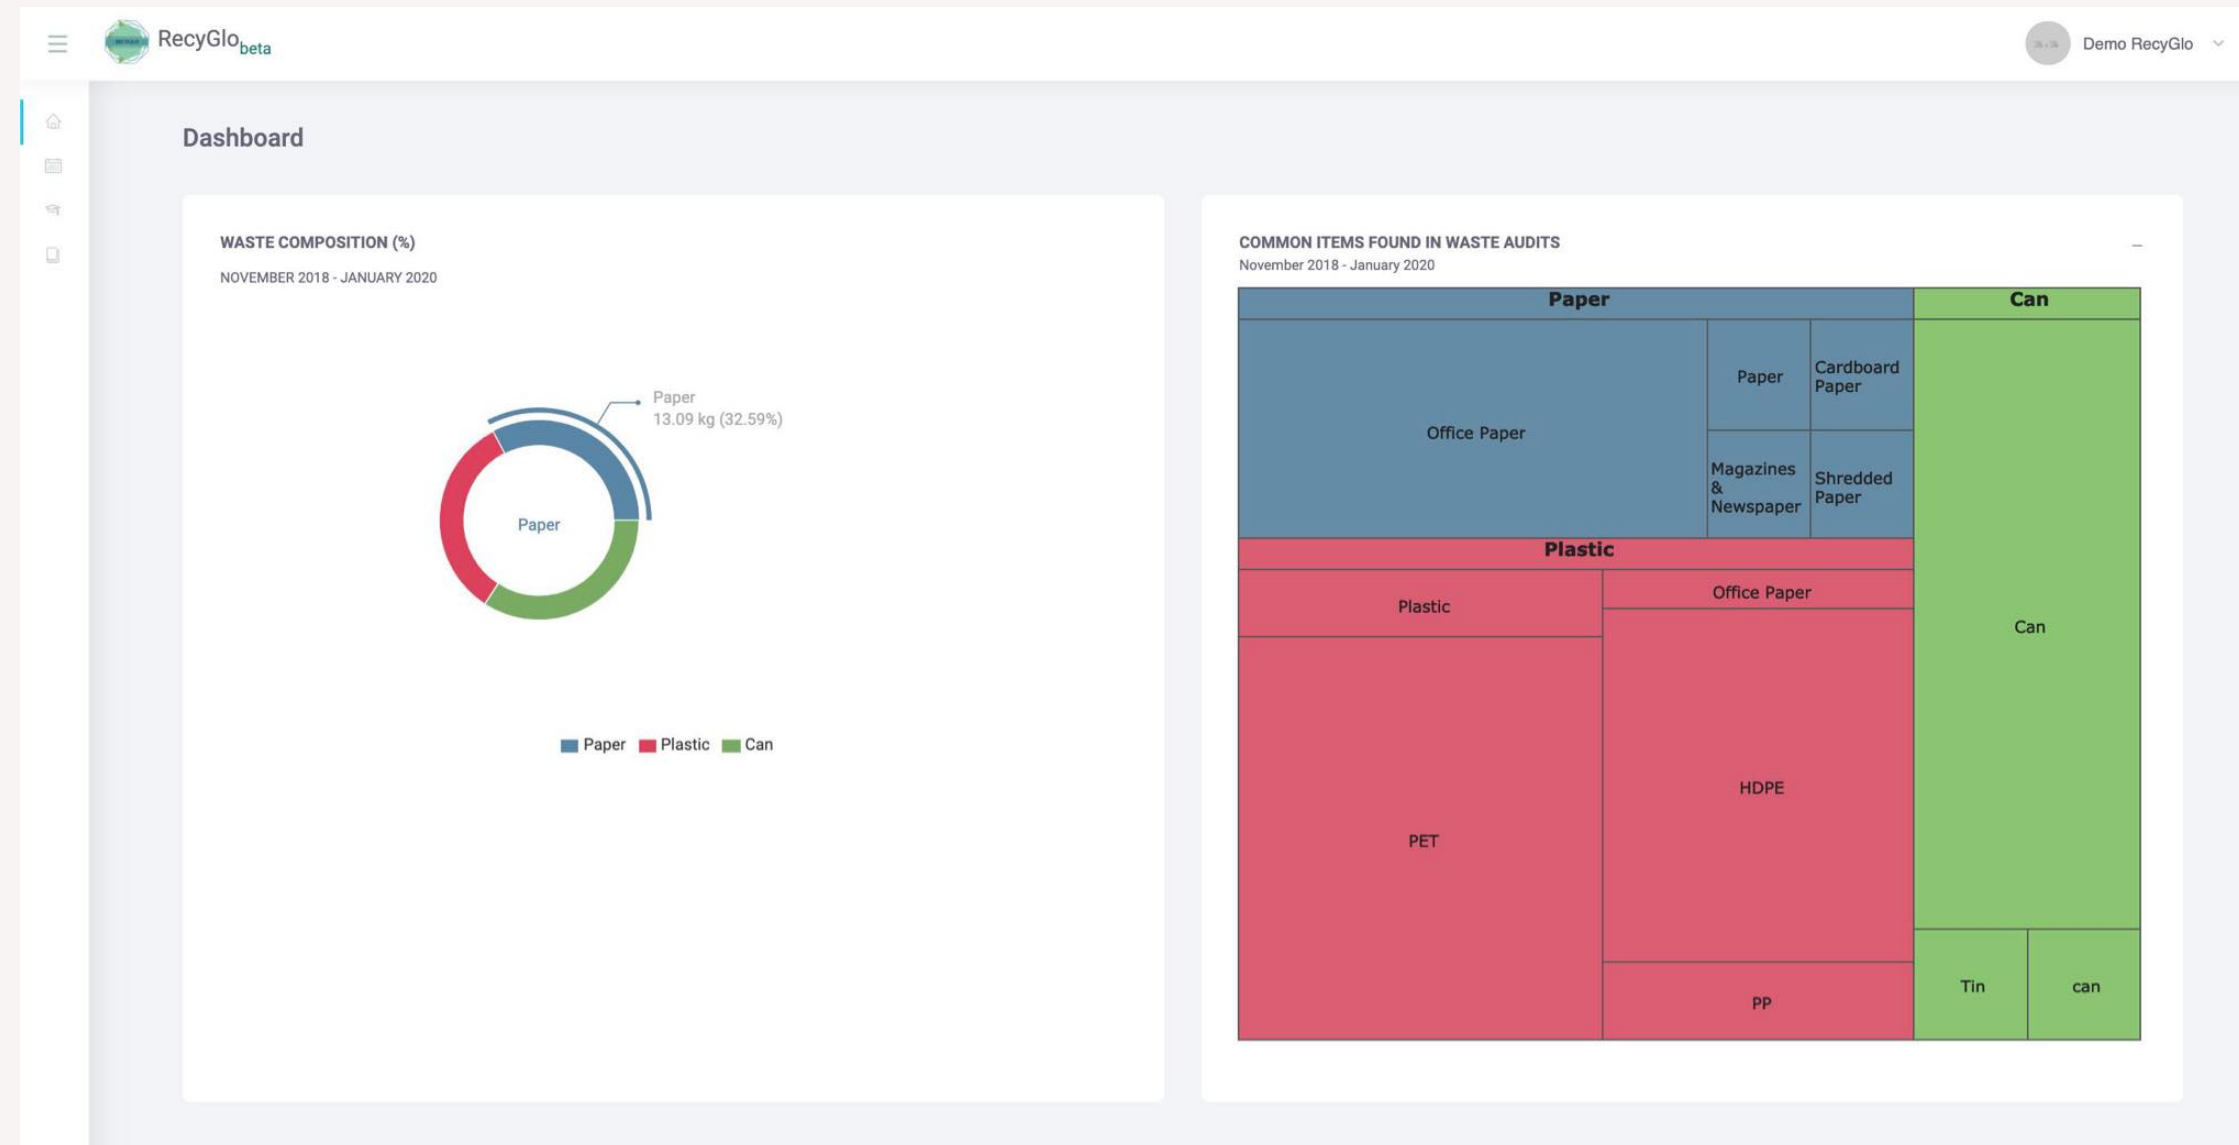

Dashboard Analysis

Our dashboard analysis will show you how our data has been virtualized, how we collect and update the data on dashboard for environmental compliance regulations and sustainability reporting requirements when the customers need for references and data.