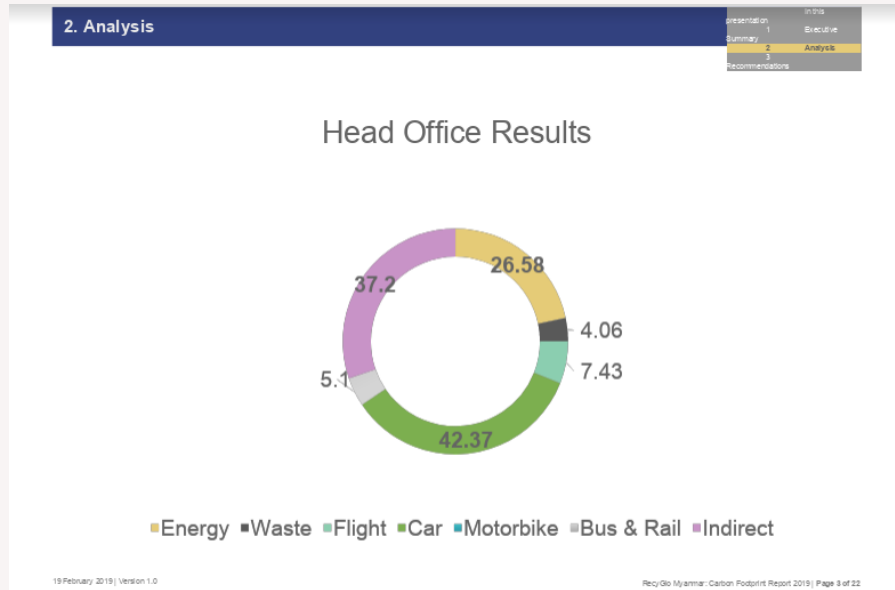

Carbon Footprint Reporting

Carbon Footprint Report Sample