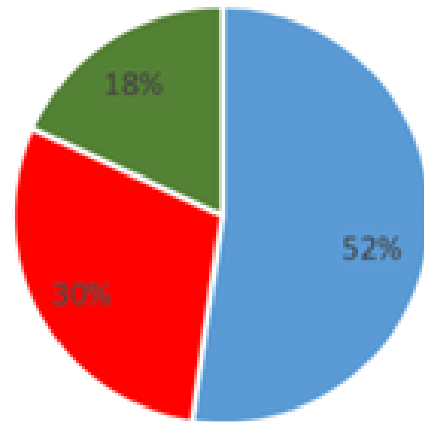

Waste Composition (Percentage)
11.5.2018