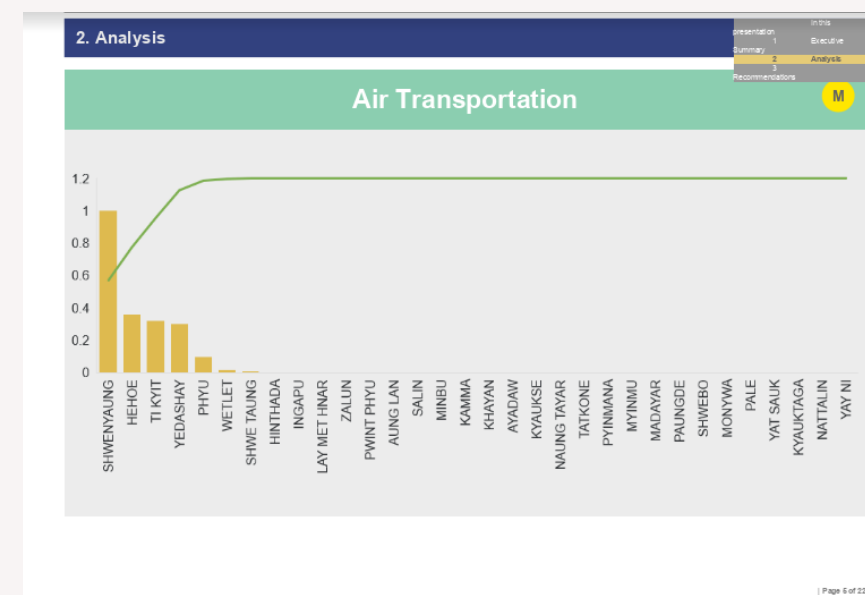

Carbon Footprint Reporting

Carbon Footprint Report Sample