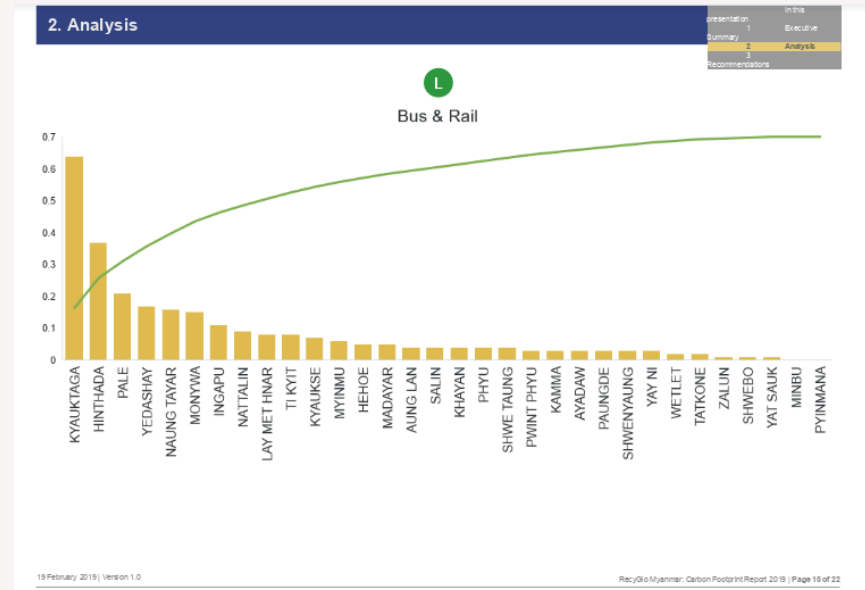

Carbon Footprint Reporting

Carbon Footprint Report Sample