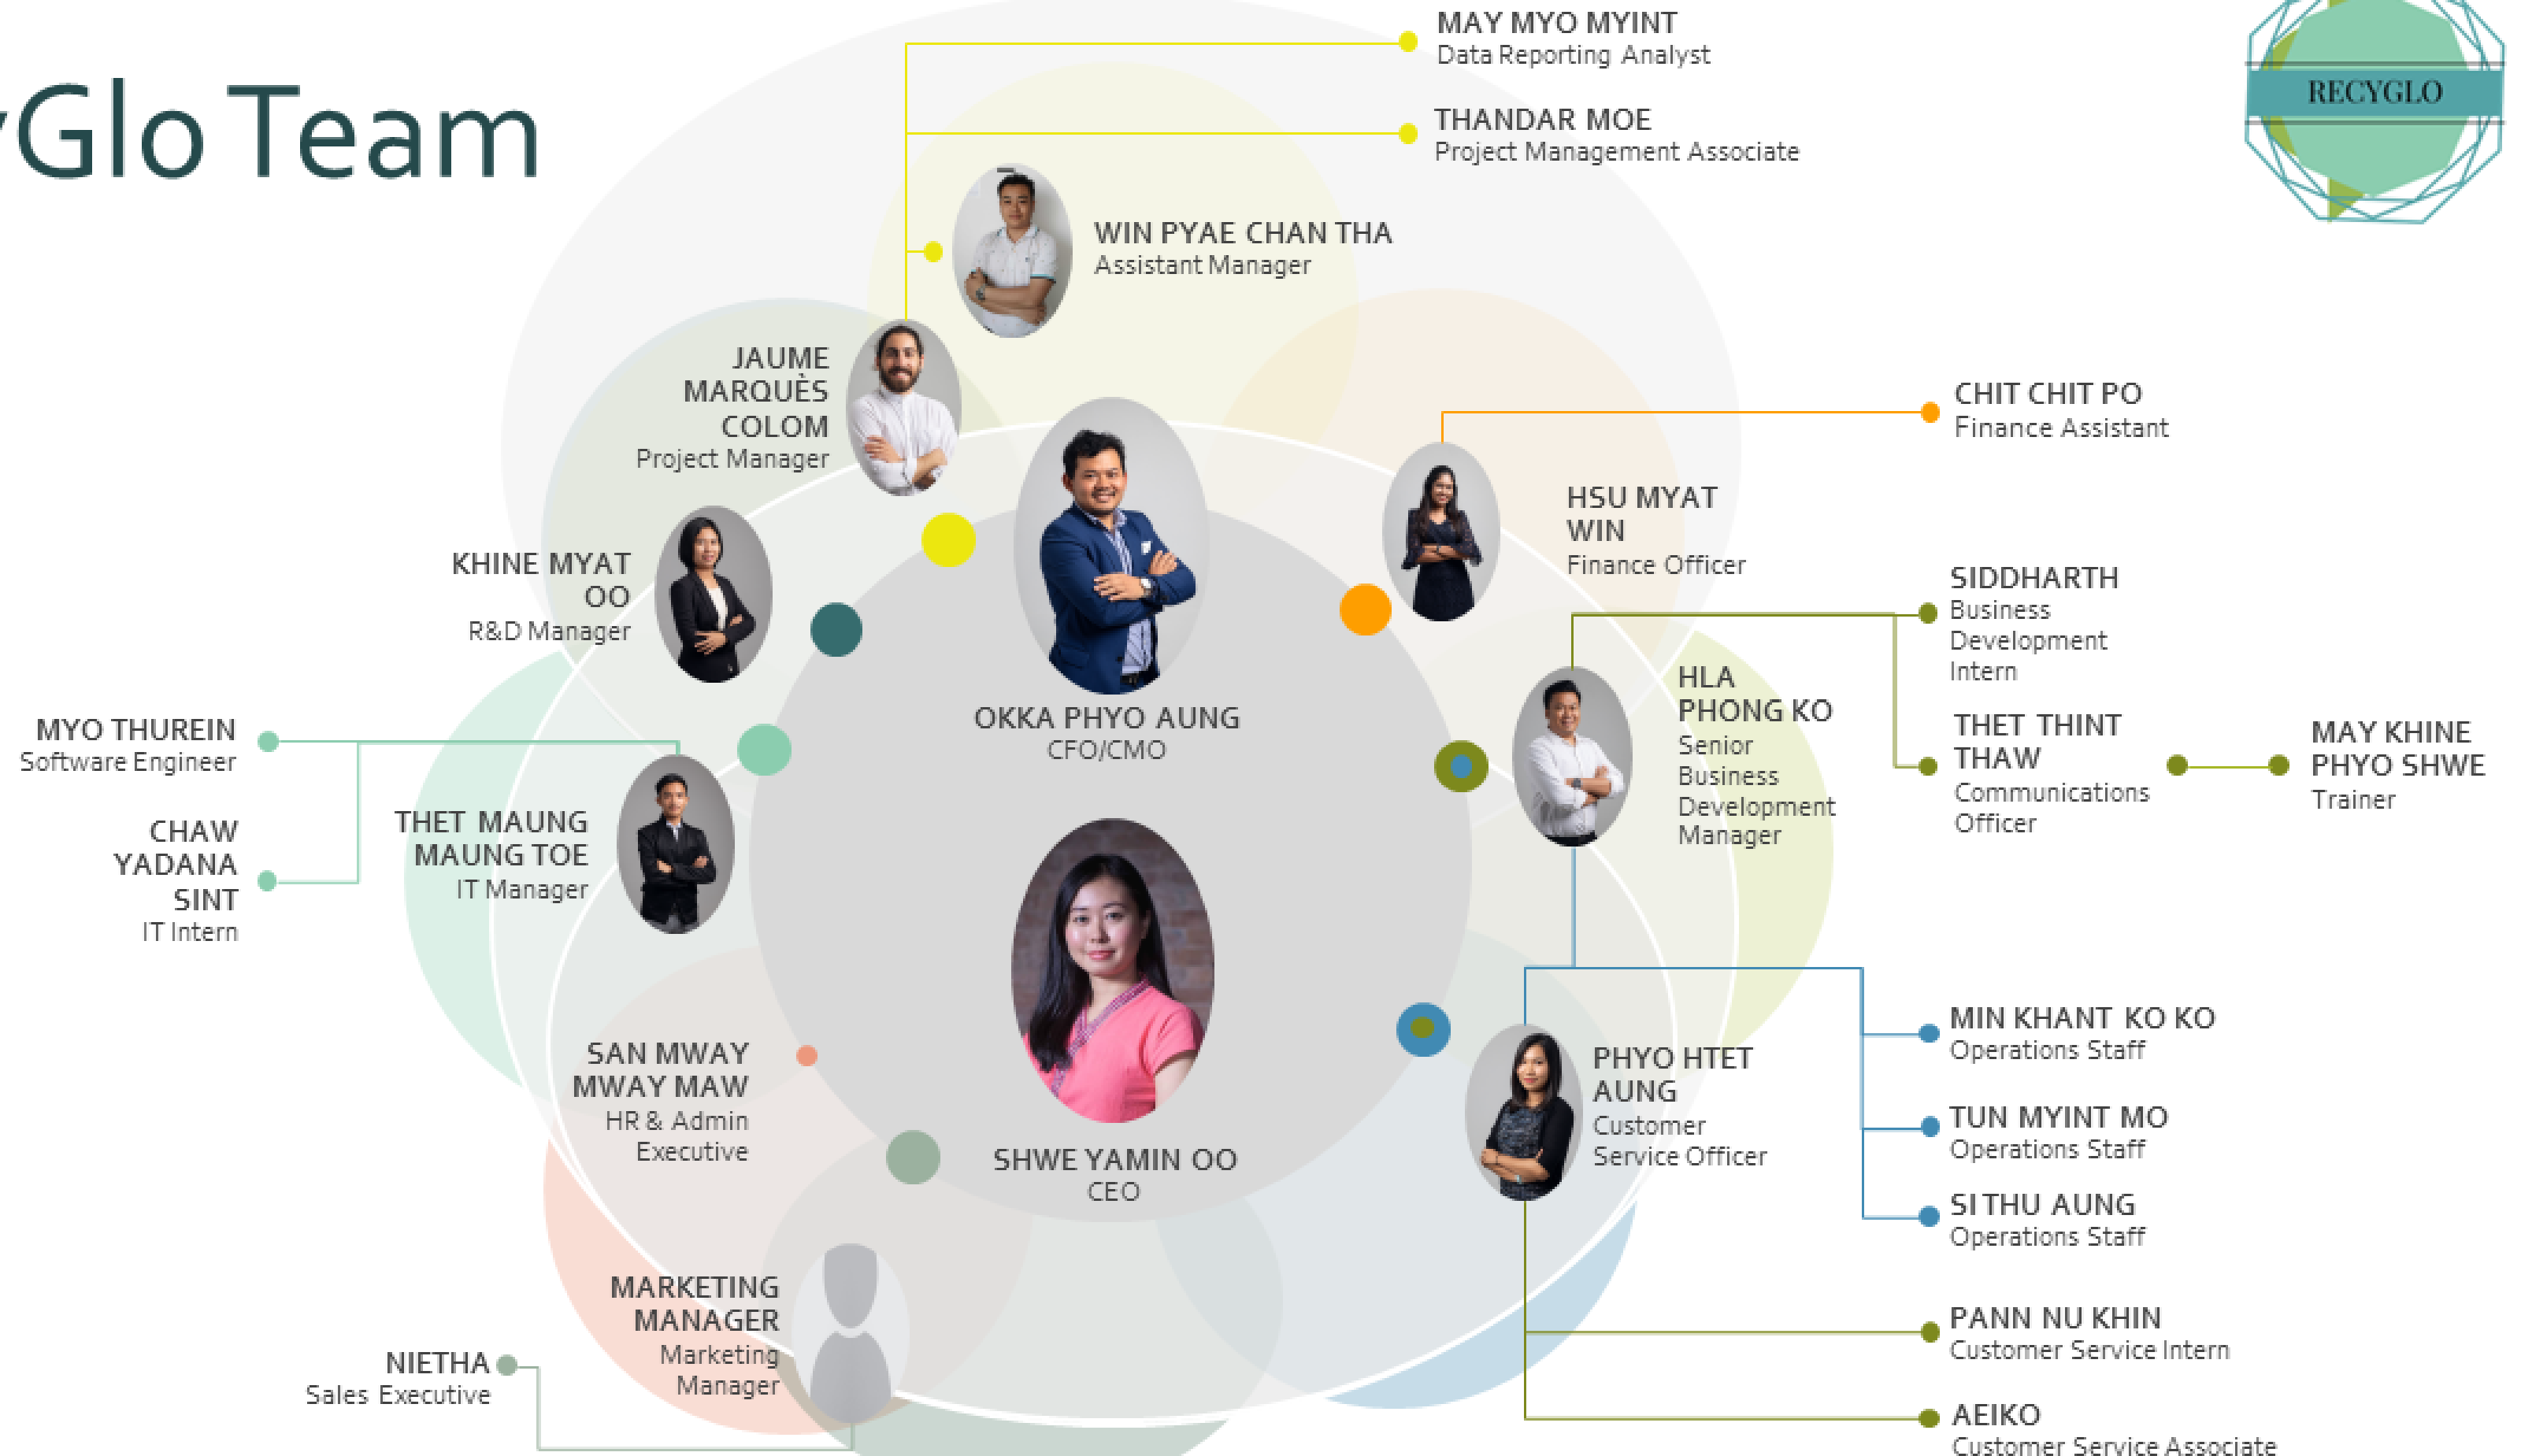

RecyGlo Team