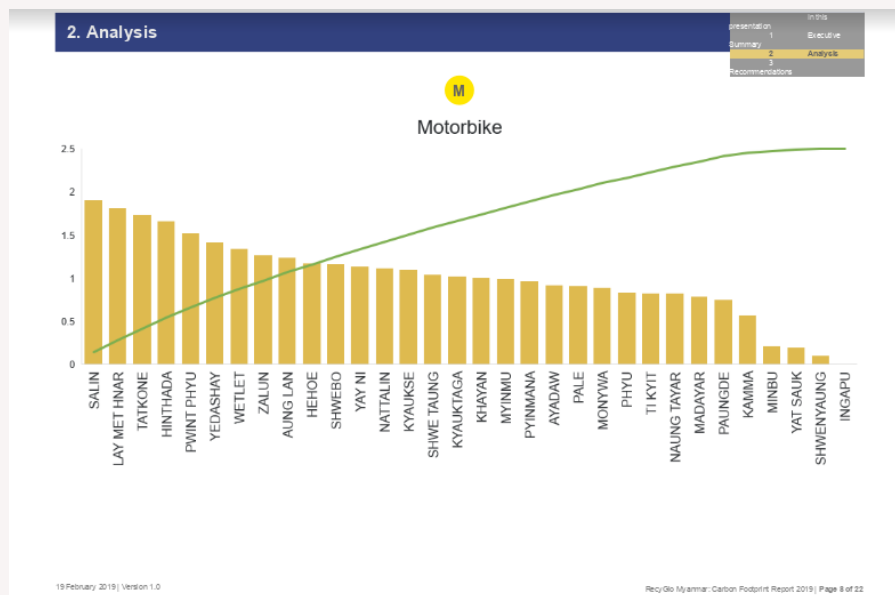

Carbon Footprint Reporting

Carbon Footprint Report Sample