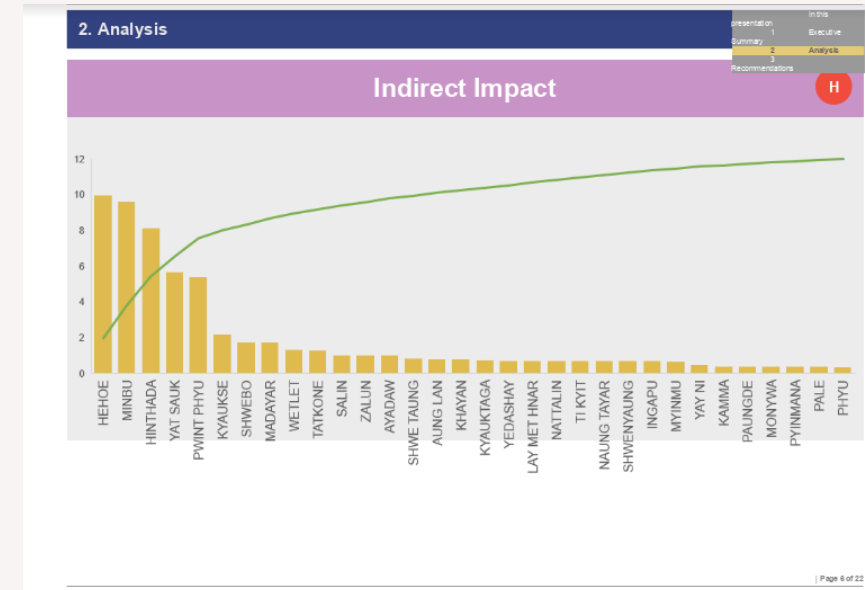

Carbon Footprint Reporting

Carbon Footprint Report Sample