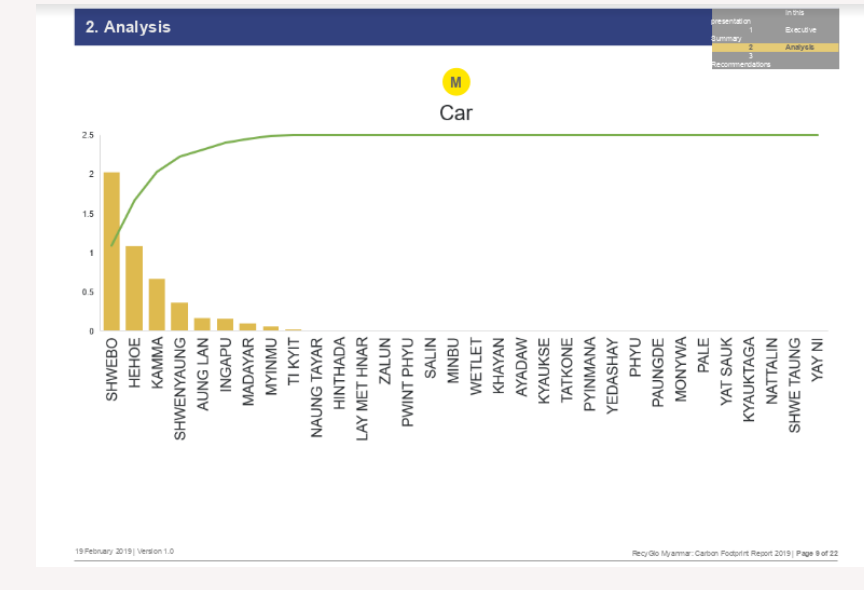

Carbon Footprint Reporting

Carbon Footprint Report Sample